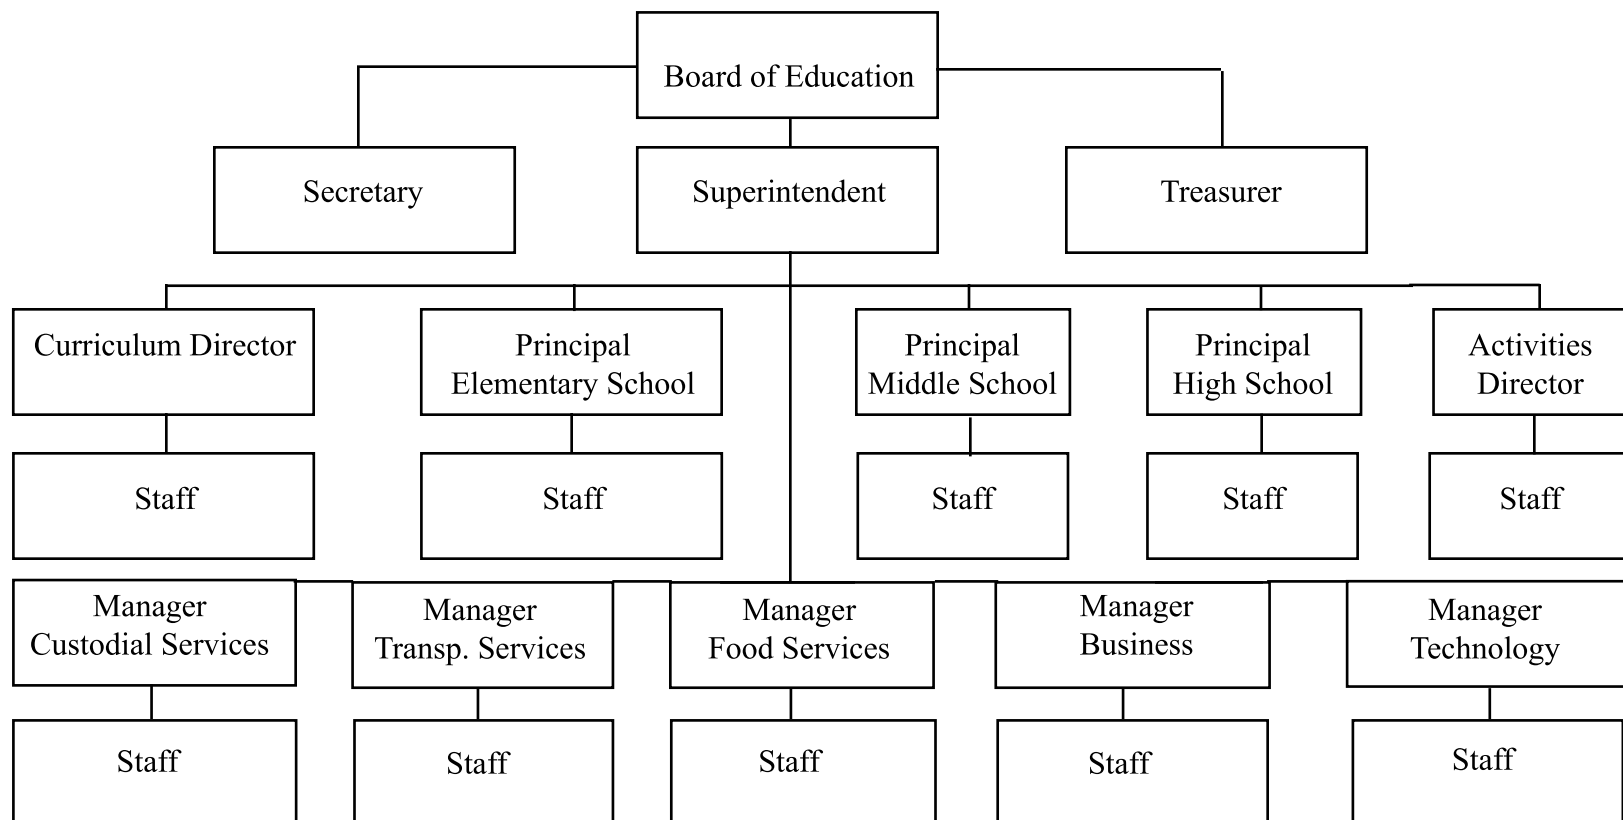

Plan of Organization

Greene County Community School District

January 8, 2014

Date Amended: September 19, 2018

Date Reviewed: September 19, 2018